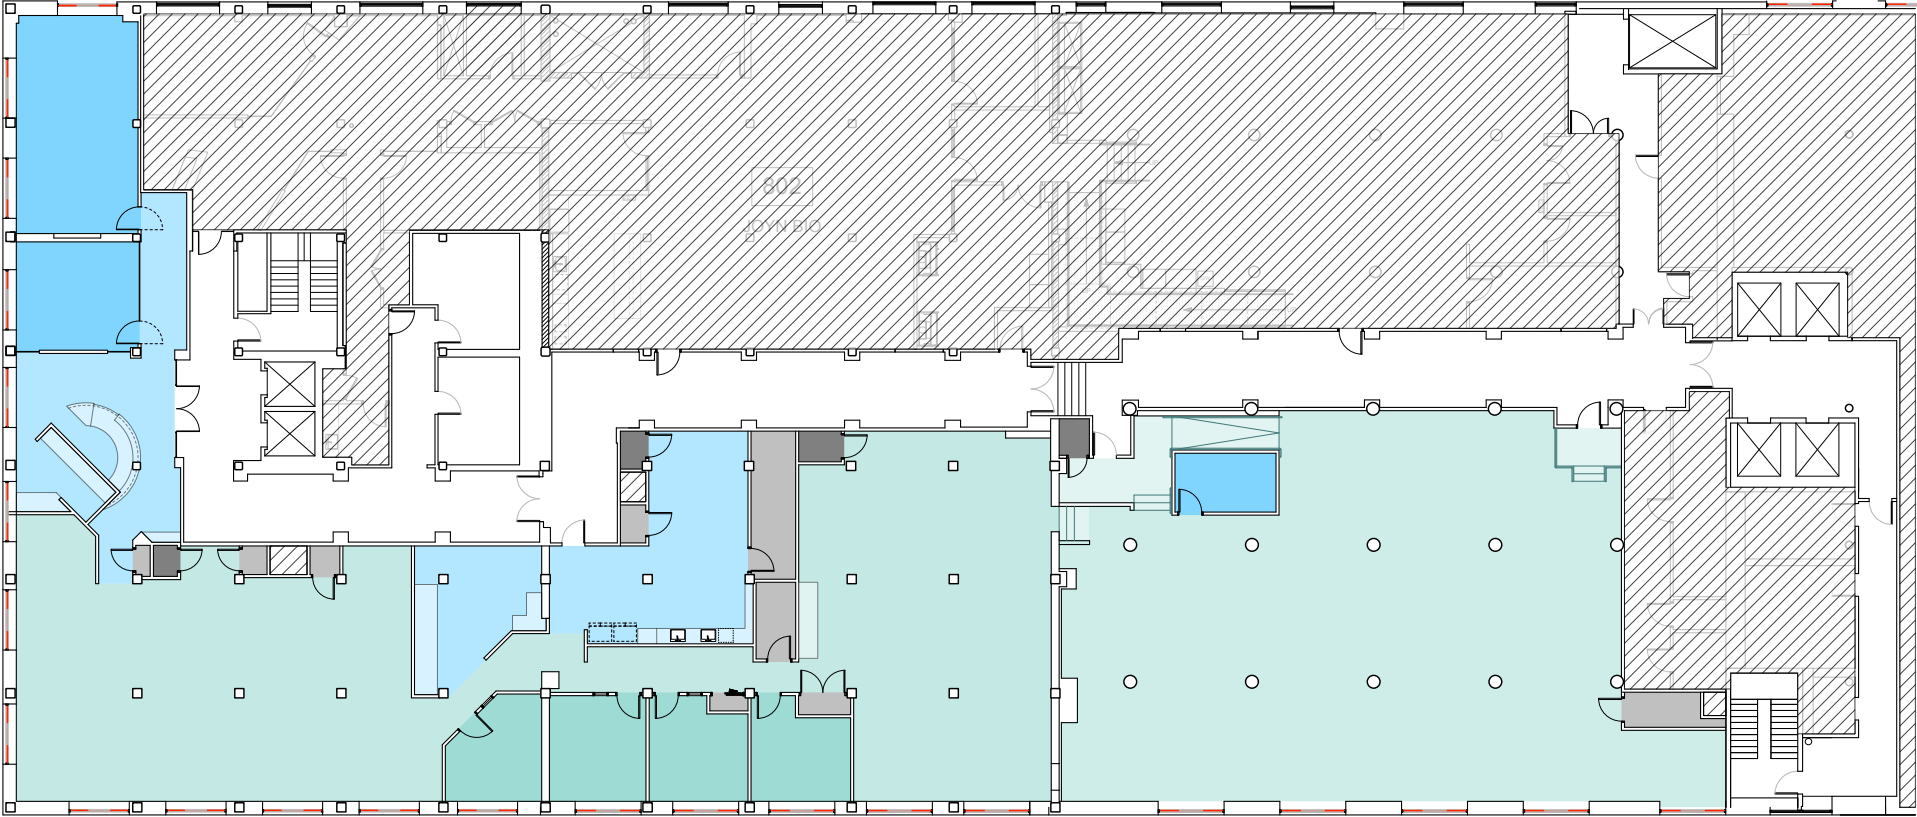

8TH FLOOR // 14,367 SF

FOR MORE INFORMATION

Jon Freni
+1 617 912 7044
jonathan.freni@cbre.com

McKenna Repko
+1 617 936 2295
mckenna.repko@cbre.com

Lauren Drakeley
+1 617 912 6944
lauren.drakeley@cbre.com