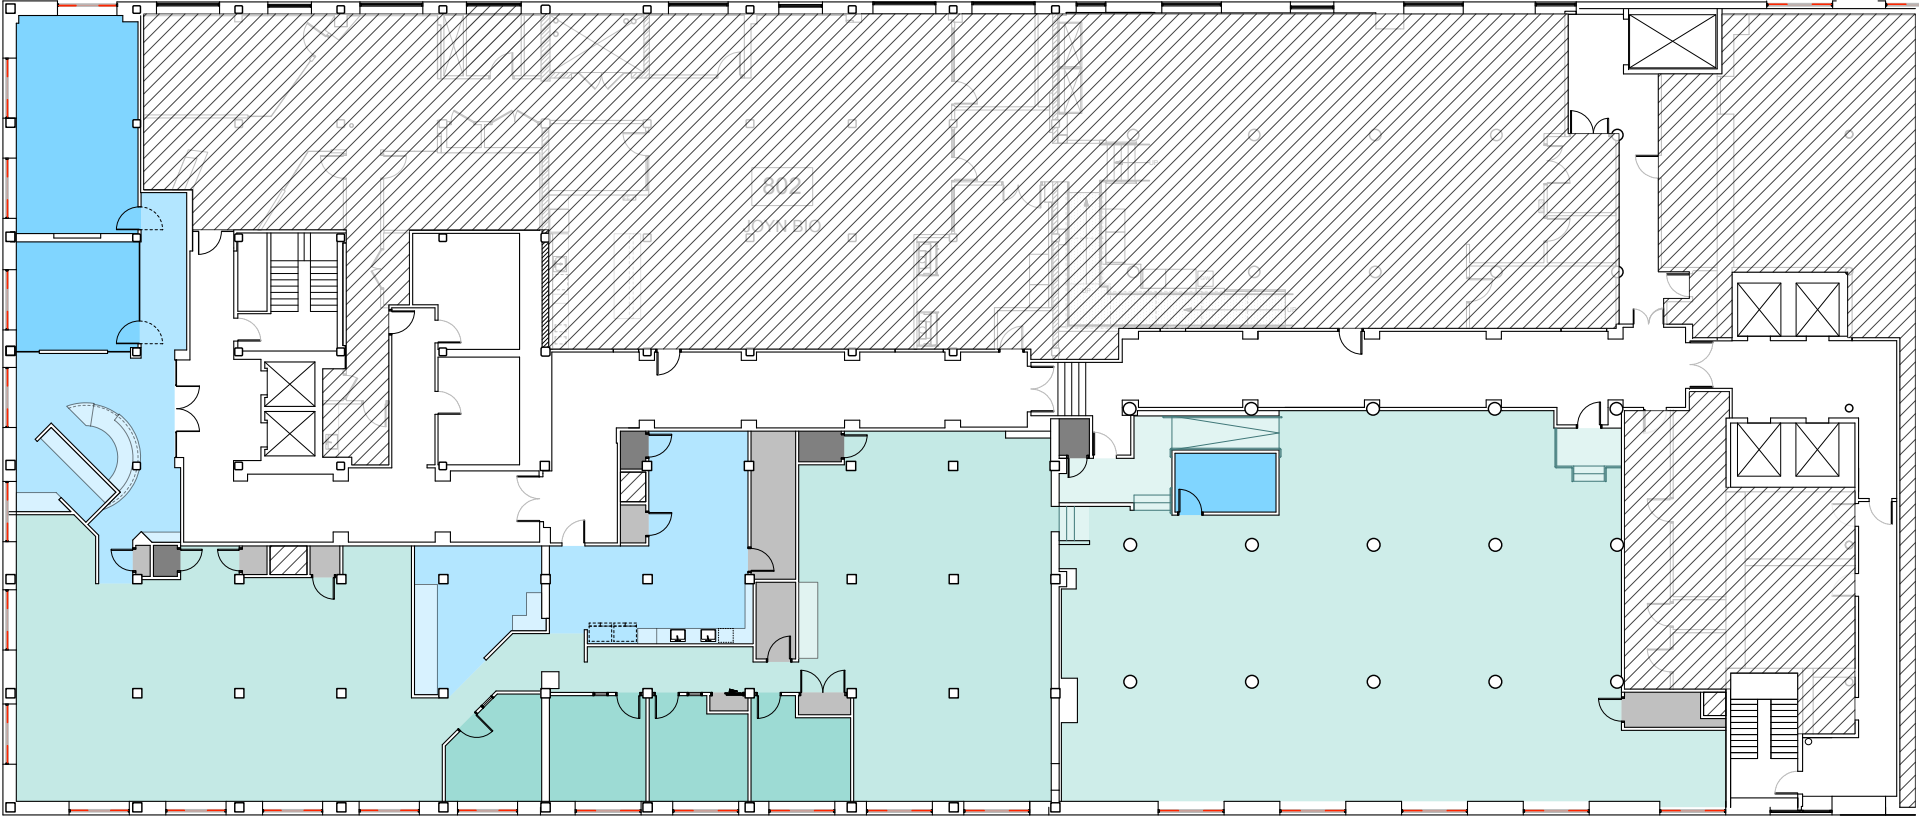

8TH FLOOR // 14,300 SF

FOR MORE INFORMATION

Jon Freni
+1 617 912 7044
jonathan.freni@cbre.com

McKenna Repko
+1 617 936 2295
mckenna.repko@cbre.com

Lauren Drakeley
+1 617 912 6944
lauren.drakeley@cbre.com