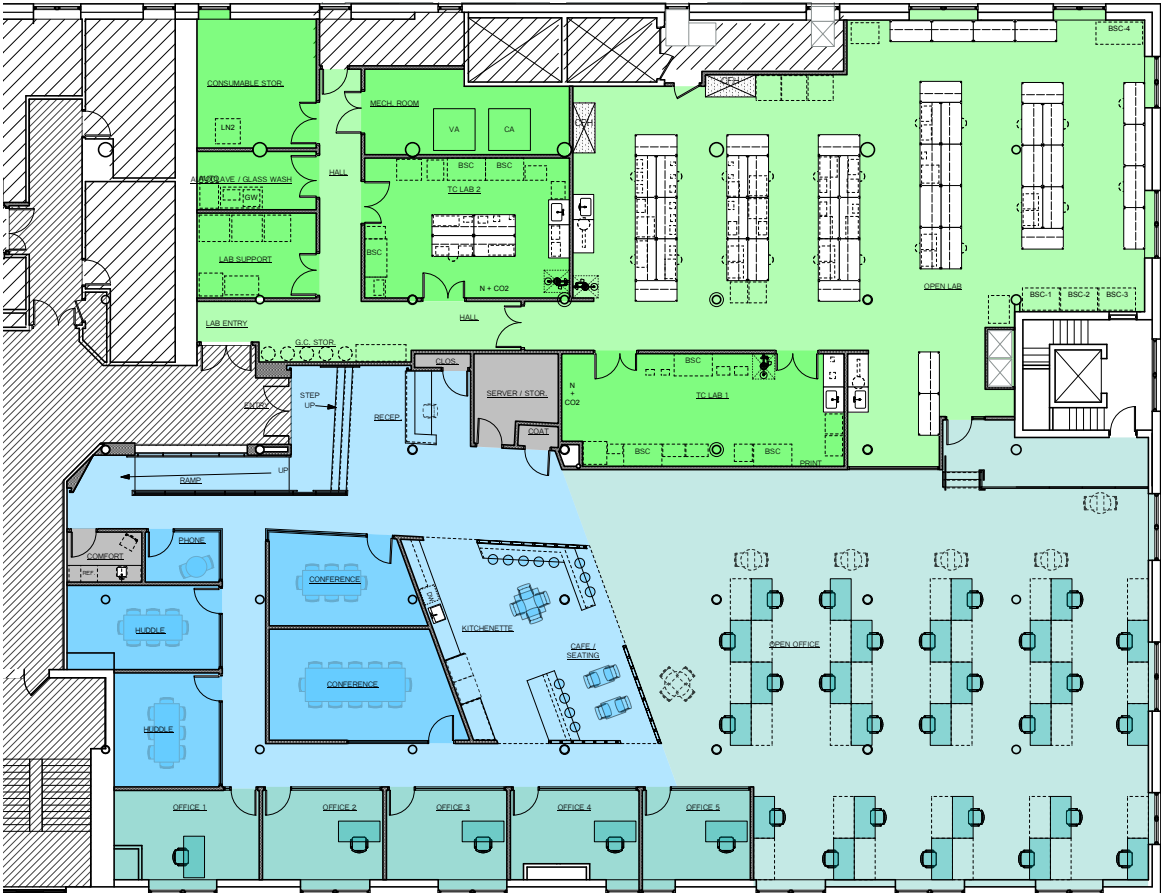

9TH FLOOR // 17,231 SF

FOR MORE INFORMATION

Jon Freni
 +1 617 912 7044
 jonathan.freni@cbre.com

McKenna Repko
 +1 617 936 2295
 mckenna.repko@cbre.com

Lauren Drakeley
 +1 617 912 6944
 lauren.drakeley@cbre.com