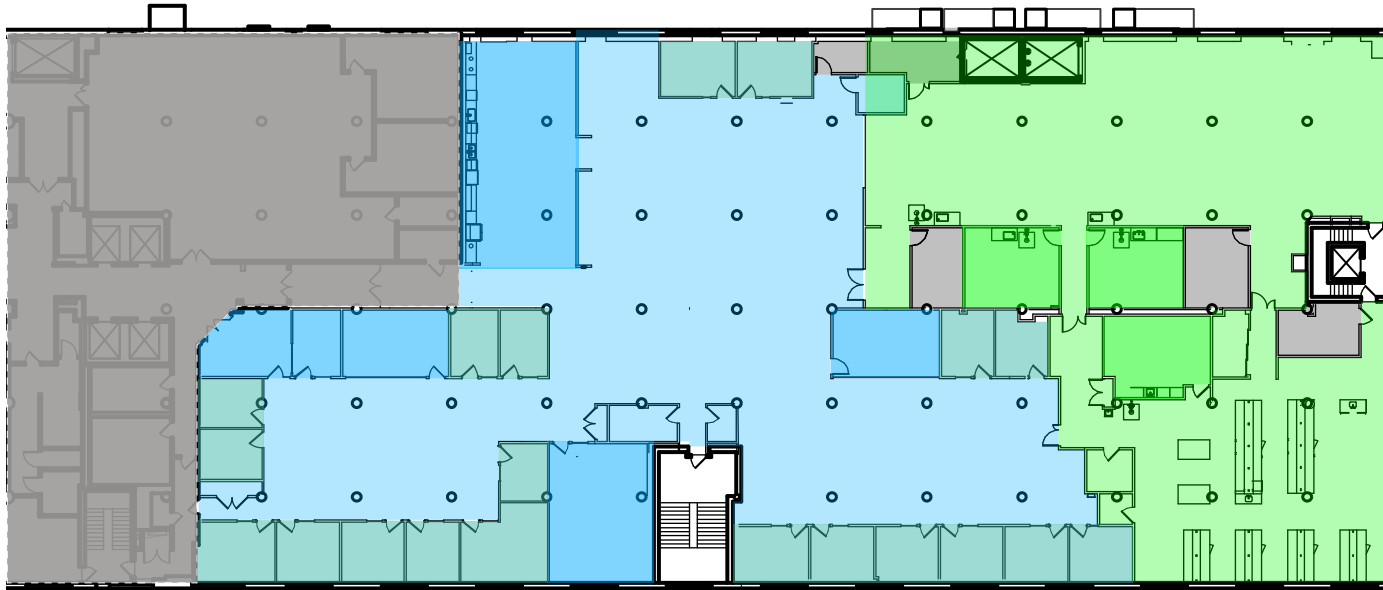

2ND FLOOR // 24,019 SF

OFFICE PROGRAM:

- // 1 Large Conference Room
- // 2 Medium Conference Rooms
- // 20 Private Offices/Huddles Rooms
- // Large Kitchen Area
- // Open Office Space

LAB PROGRAM:

- // 3 Tissue Culture/Support Labs
- // Open Lab Space