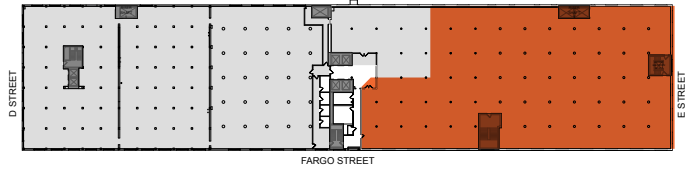

2ND FLOOR // 24,019 SF

OFFICE PROGRAM:

- // 1 Large Conference Room
- // 2 Medium Conference Rooms
- // 20 Private Offices/Huddles Rooms
- // Large Kitchen Area
- // Open Office Space

LAB PROGRAM:

- // 3 Tissue Culture/Support Labs
- // Open Lab Space