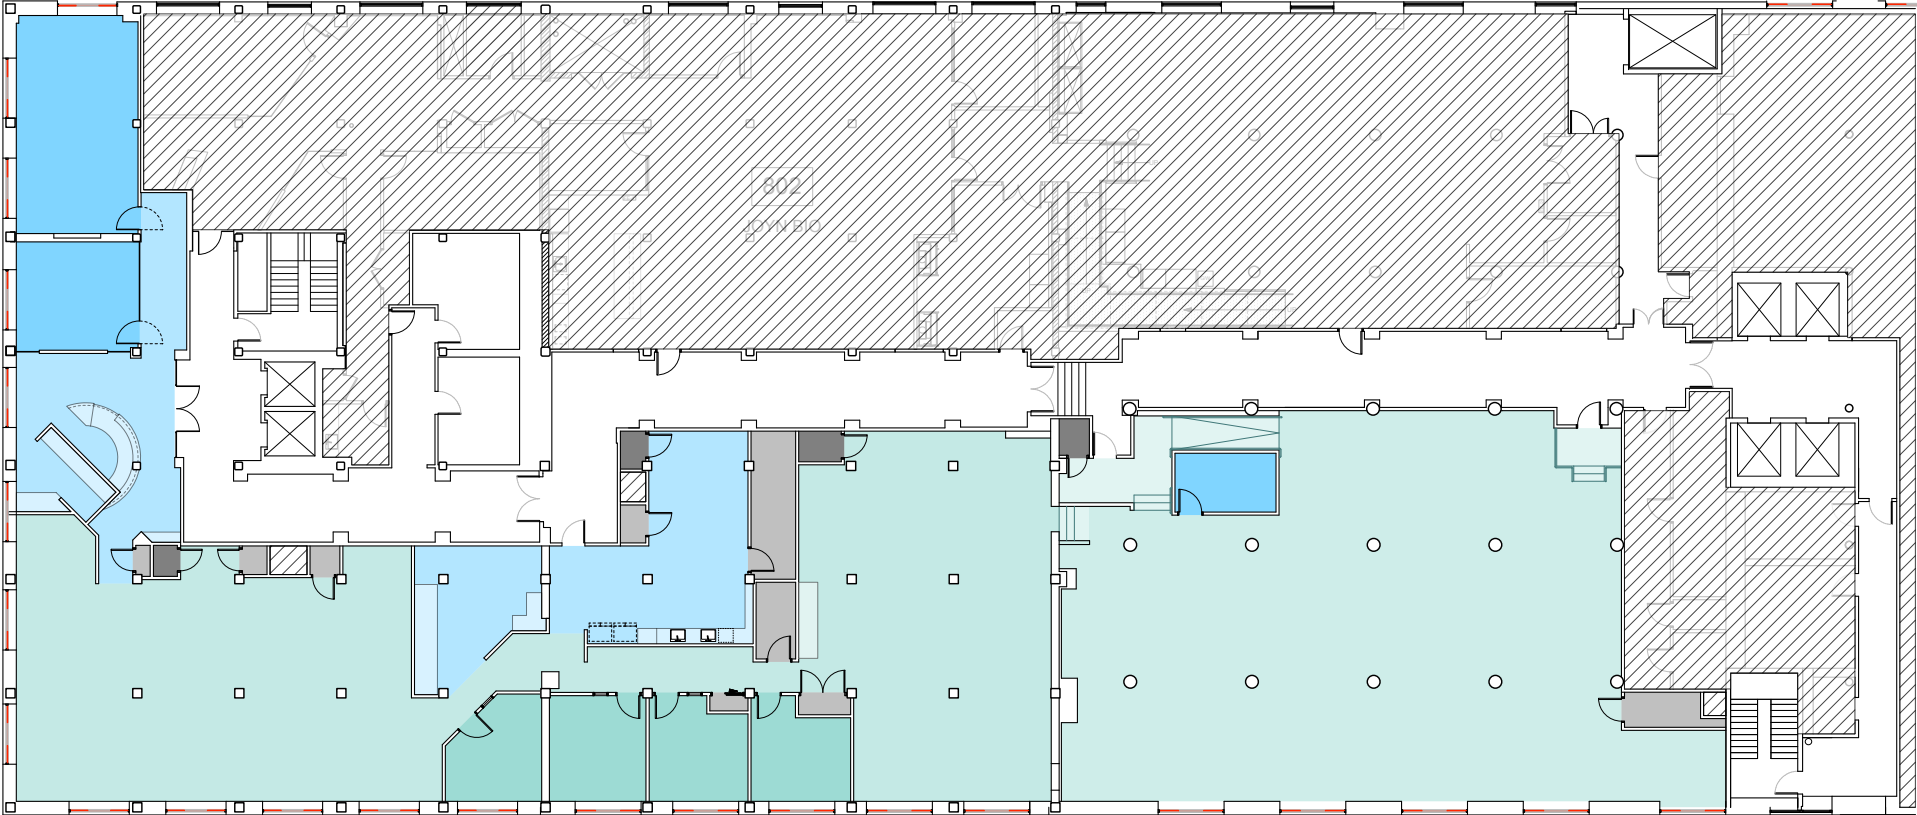

8TH FLOOR // 14,367 SF

FOR MORE INFORMATION

Jon Freni
+1 617 912 7044
jonathan.freni@cbre.com

Tess St. Lawrence
+1 617 439 7812
tess.stlawrence@cbre.com

McKenna Repko
+1 617 936 2295
mckenna.repko@cbre.com