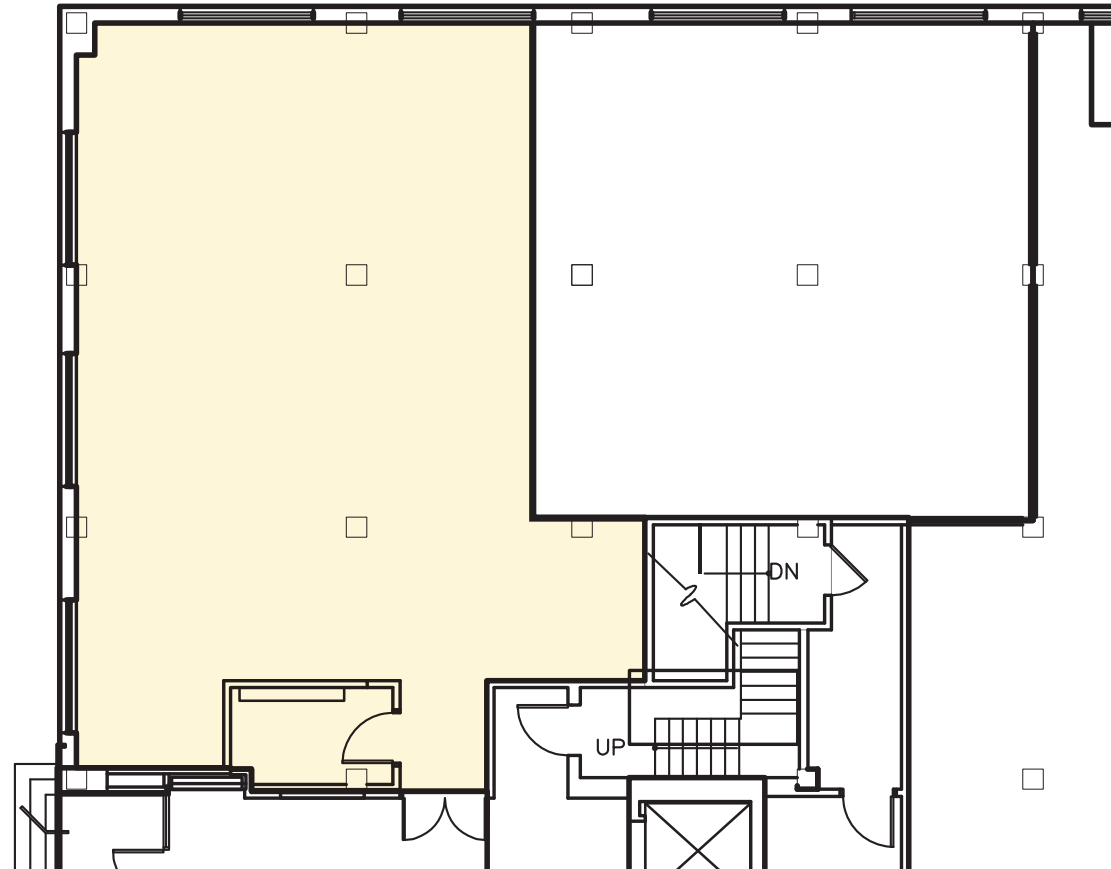

1ST FLOOR // 1,596 SF

FOR MORE INFORMATION

Jon Freni
+1 617 912 7044
jonathan.freni@cbre.com

Tess St. Lawrence
+1 617 439 7812
tess.stlawrence@cbre.com

McKenna Repko
+1 617 936 2295
mckenna.repko@cbre.com