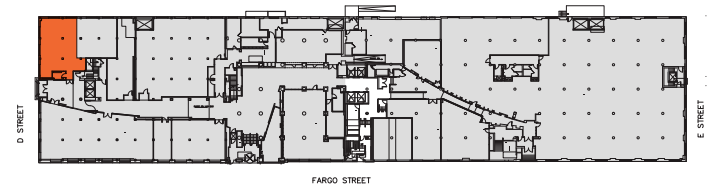

1ST FLOOR // 1,596 SF

FOR MORE INFORMATION

Jon Freni
+1 617 912 7044
jonathan.freni@cbre.com

Tess St. Lawrence
+1 617 439 7812
tess.stlawrence@cbre.com

McKenna Repko
+1 617 936 2295
mckenna.repko@cbre.com