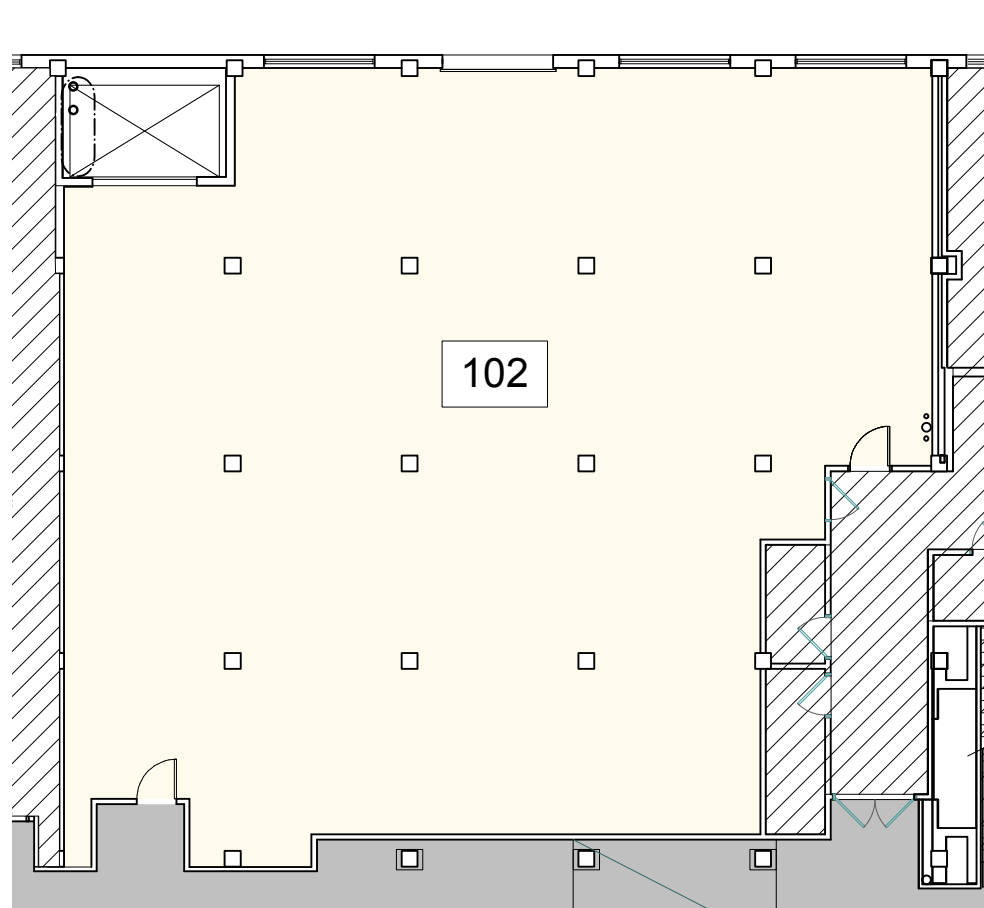

1ST FLOOR // 4,351 SF

FOR MORE INFORMATION

Jon Freni
+1 617 912 7044
jonathan.freni@cbre.com

Tess St. Lawrence
+1 617 439 7812
tess.stlawrence@cbre.com

McKenna Repko
+1 617 936 2295
mckenna.repko@cbre.com