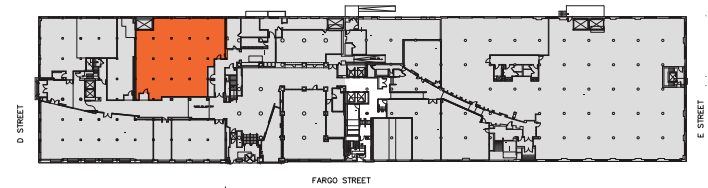

1ST FLOOR // 4,351 SF

FOR MORE INFORMATION

Jon Freni
+1 617 912 7044
jonathan.freni@cbre.com

Tess St. Lawrence
+1 617 439 7812
tess.stlawrence@cbre.com

McKenna Repko
+1 617 936 2295
mckenna.repko@cbre.com