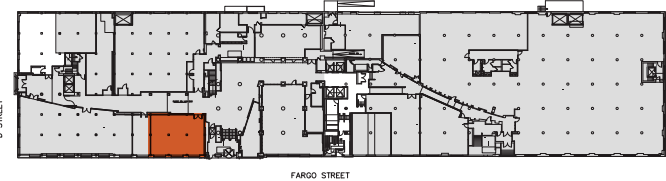

1ST FLOOR // 1,536 SF

FOR MORE INFORMATION

Jon Freni
+1 617 912 7044
jonathan.freni@cbre.com

Tess St. Lawrence
+1 617 439 7812
tess.stlawrence@cbre.com

McKenna Repko
+1 617 936 2295
mckenna.repko@cbre.com