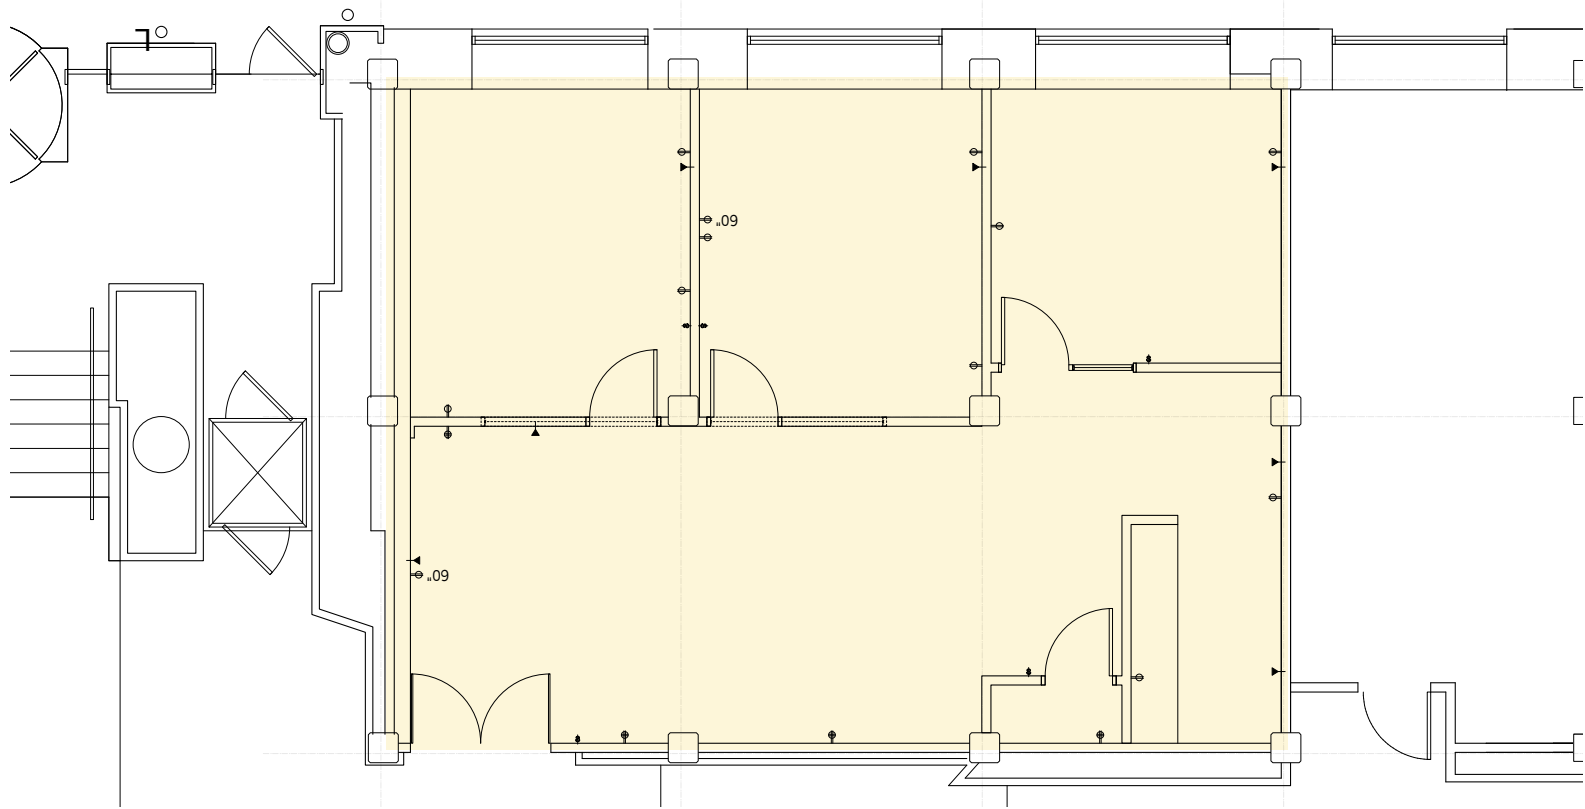

1ST FLOOR // 1,536 SF

FOR MORE INFORMATION

Jon Freni
+1 617 912 7044
jonathan.freni@cbre.com

Tess St. Lawrence
+1 617 439 7812
tess.stlawrence@cbre.com

McKenna Repko
+1 617 936 2295
mckenna.repko@cbre.com